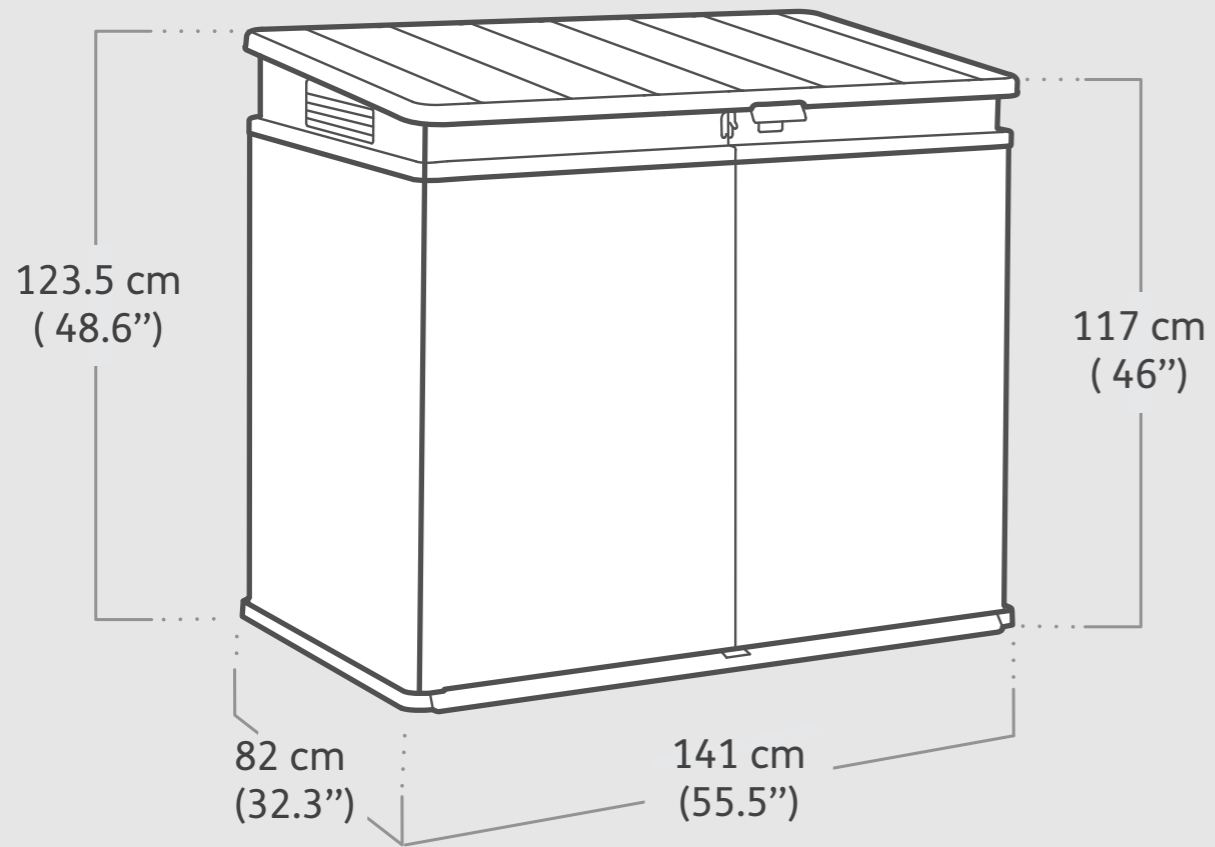

# Elite - Store

Product Dimensions

1150L  
41cu.ft