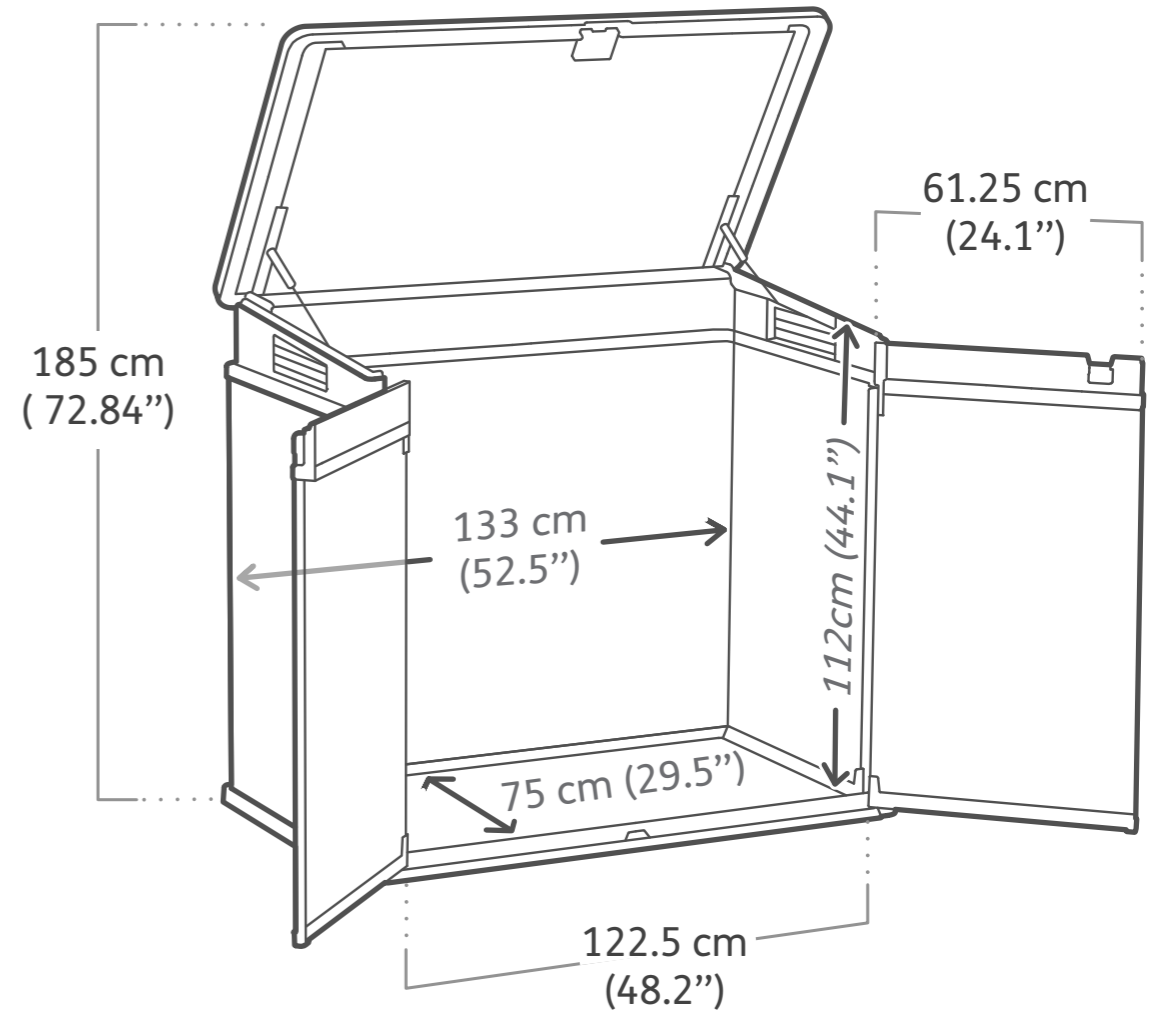

# Elite - Store

Product Dimensions

1150L  
41cu.ft