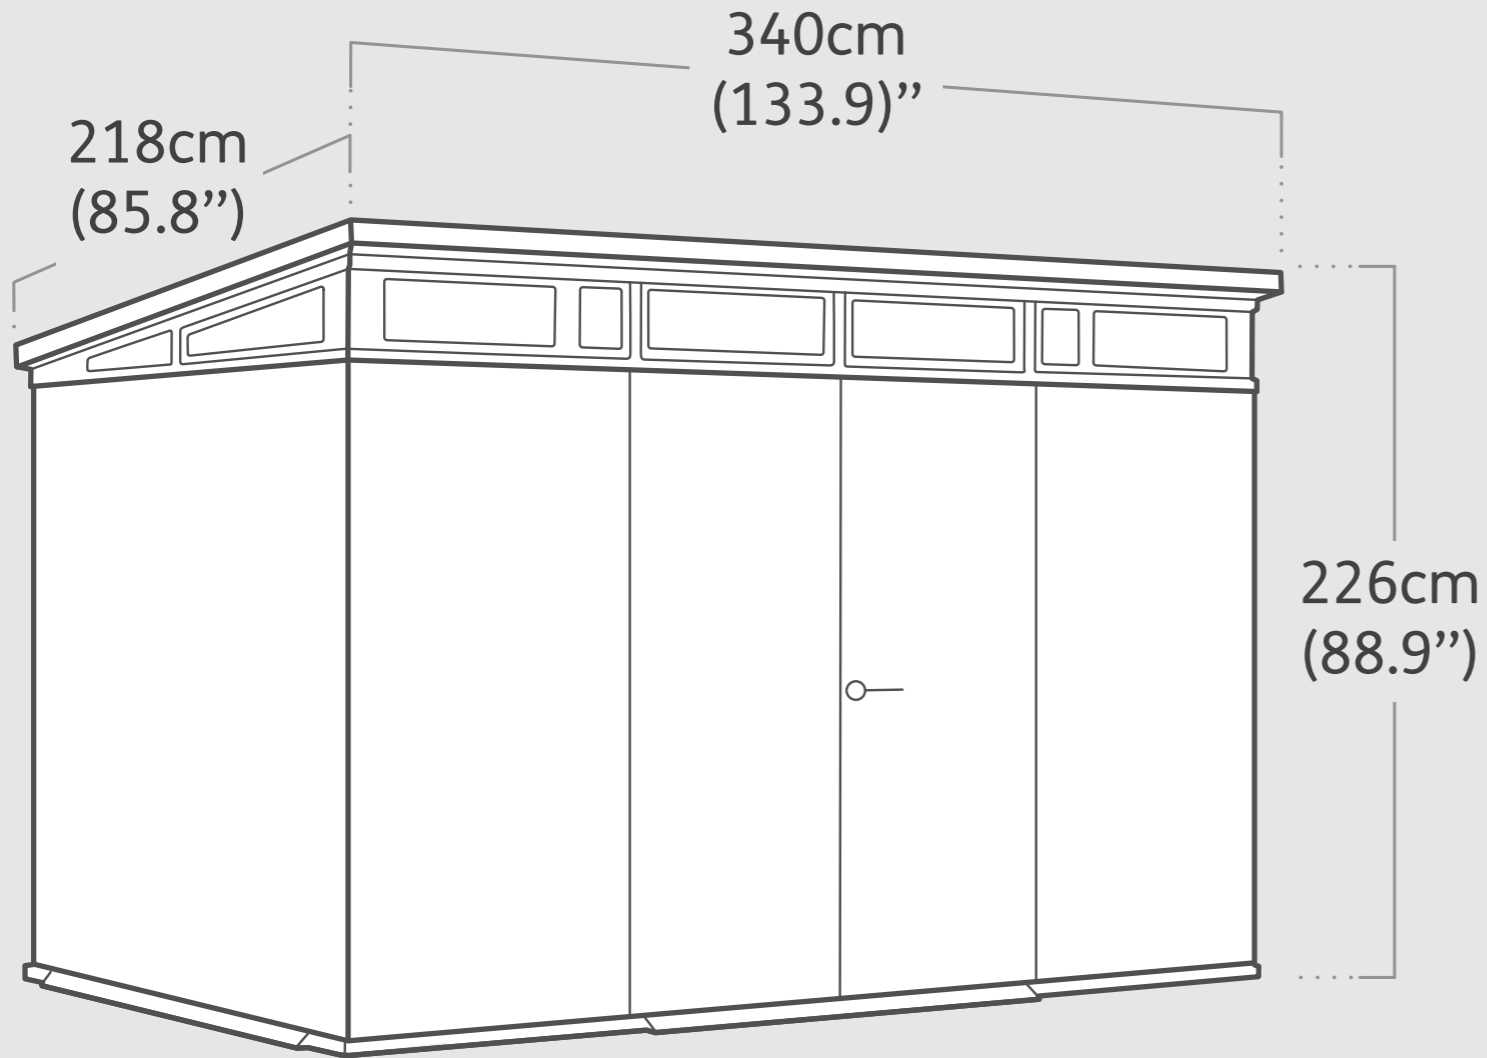

# Artisan 11x7

Product Dimensions

Interior Dimensions (WxDxH) : 327x201x219.8 cm | 128.7"x79.1"x86.5"