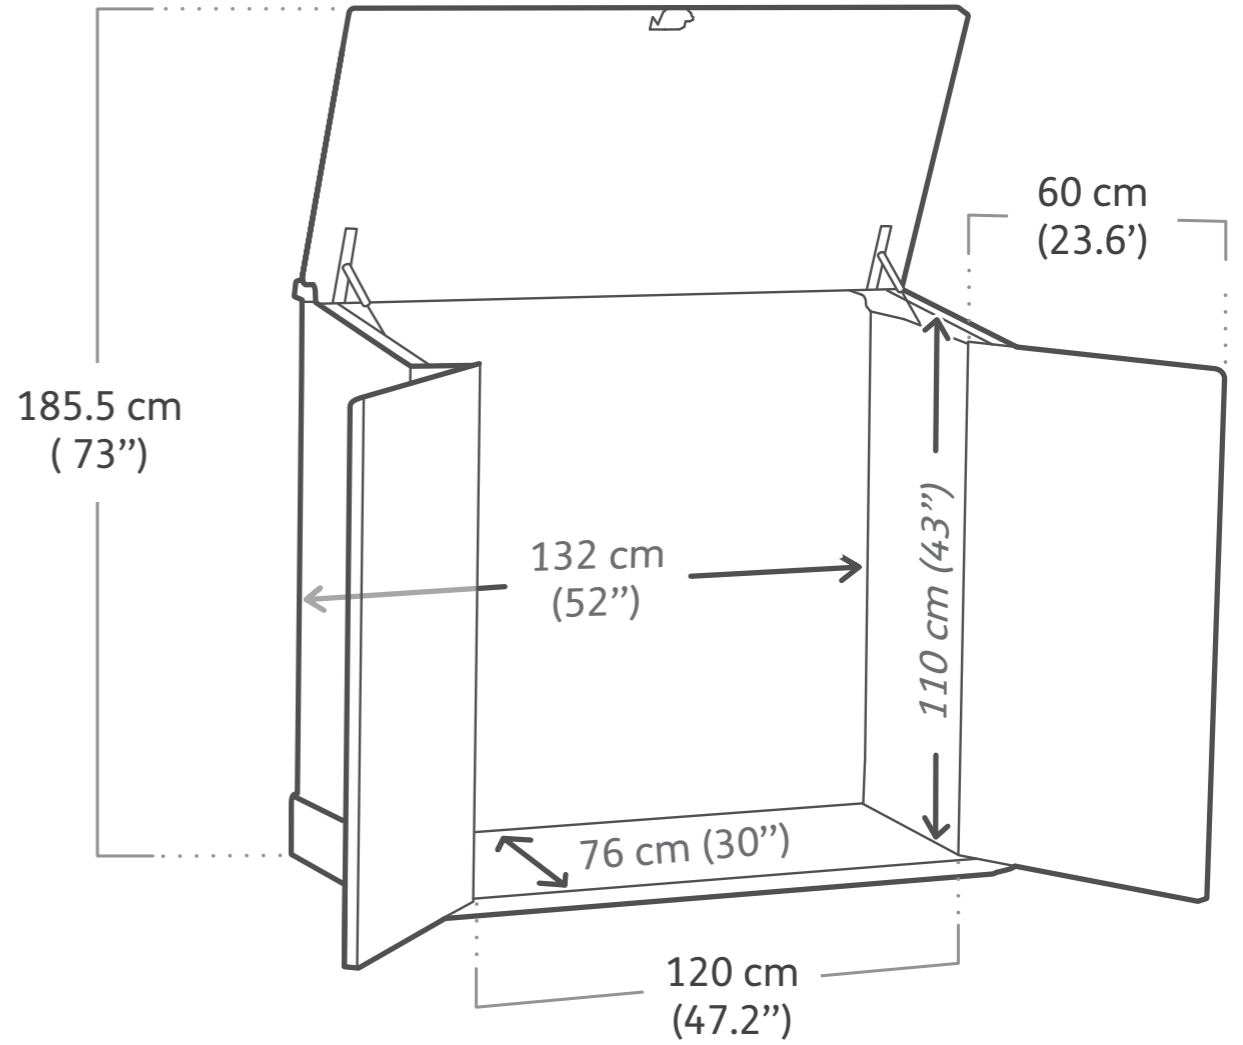

Store-It-Out Max

Product Dimensions

1200L
42cu.ft