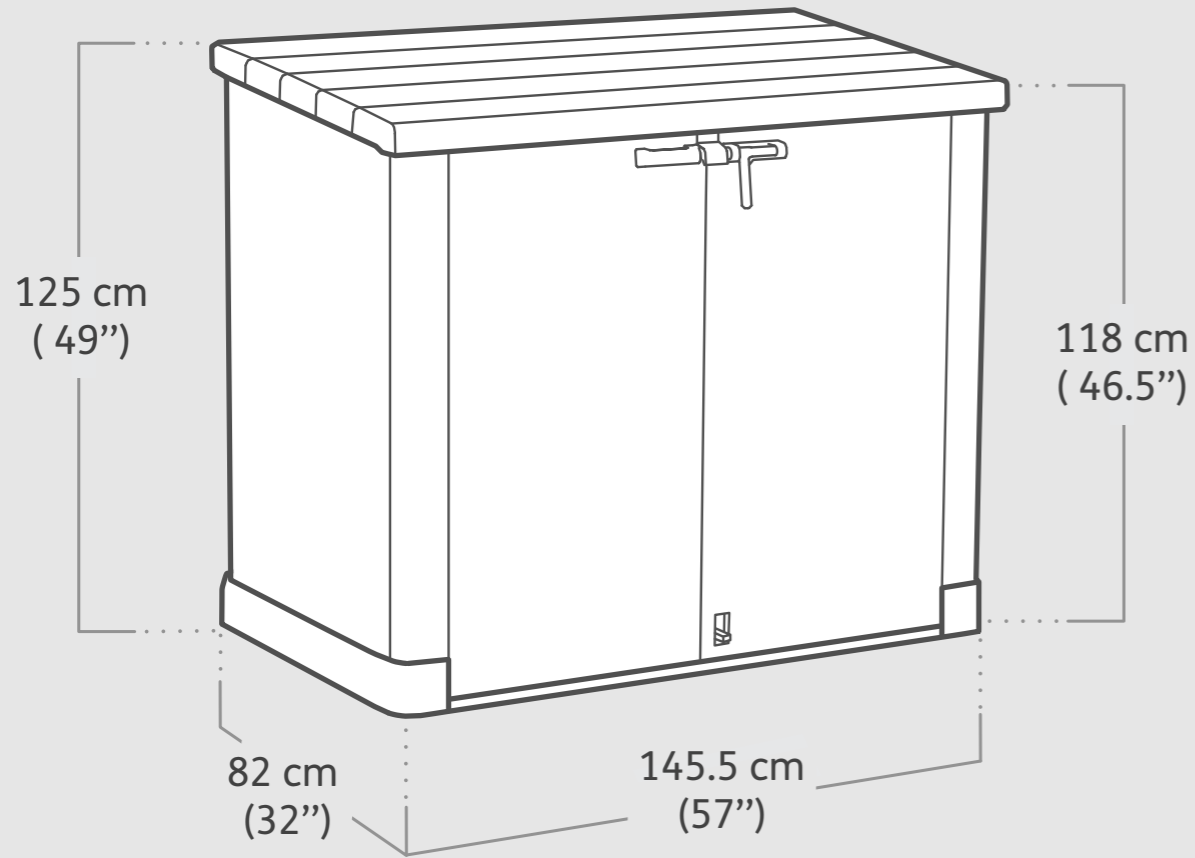

Store-It-Out Max

Product Dimensions

1200L
42cu.ft